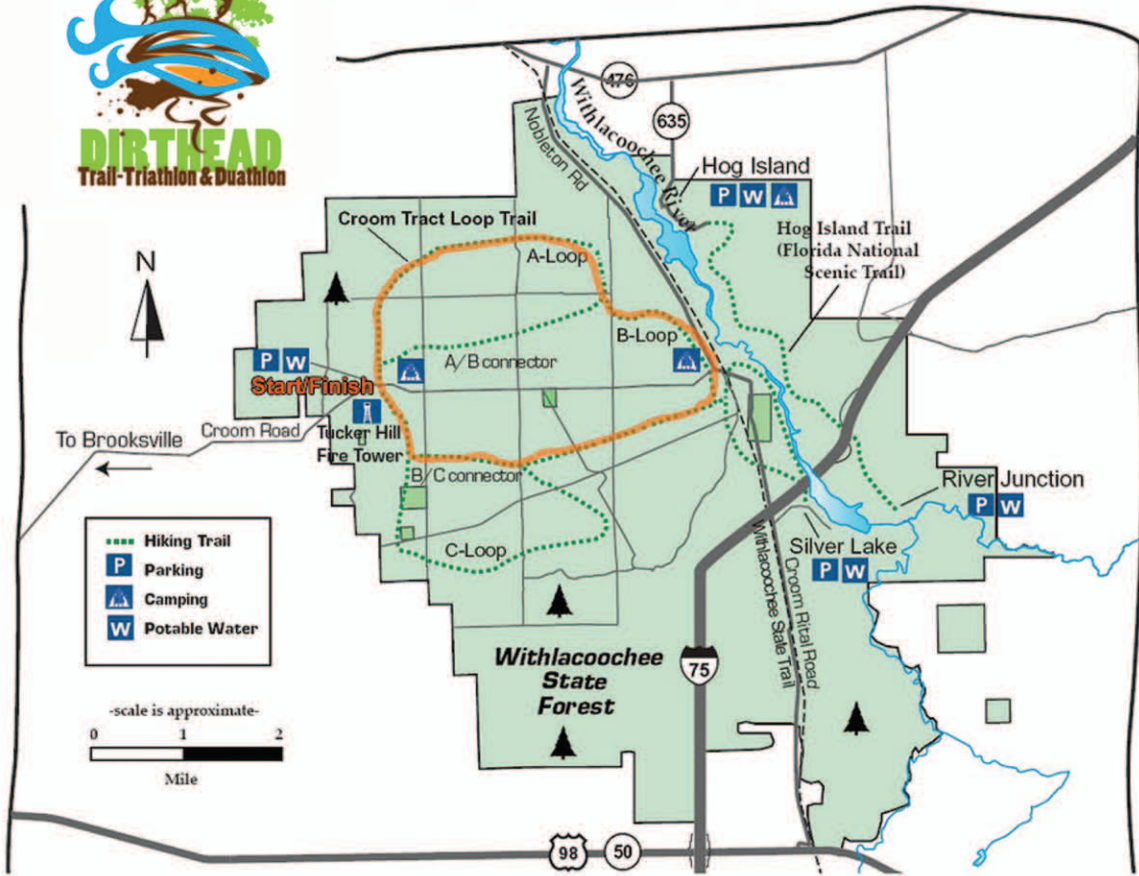

11 MILE RUN

Croom Mountain Bike Trails